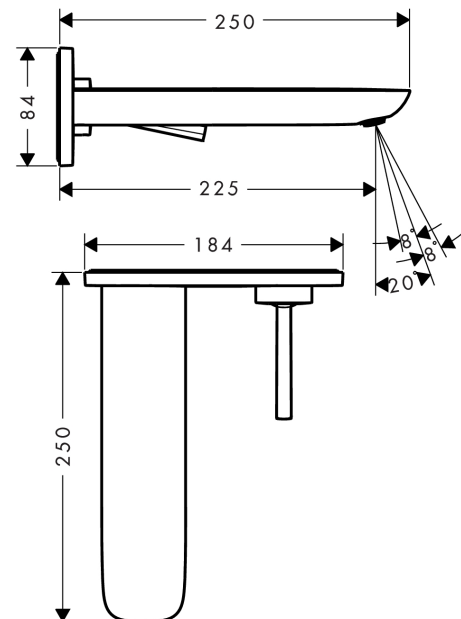

PuraVida

Single lever basin mixer for concealed installation wall-mounted with spout 22.5 cm

Surfaces: **White/Chrome** Article Number: **15085400**

Description

product features

- consists of: single lever basin mixer for concealed installation wall-mounted, waste set
- projection 225 mm
- laminar spray
- swiveling spray former
- flow rate at 3 bar: 5 l/min
- joystick ceramic cartridge
- suitable for continuous flow water heaters
- non-closing waste set
- material waste set: metal
- connection type: basic set
- connection dimension: DN15
- handle can be positioned on the right or left

Technology

Product image

Scale drawing

Flowchart

PuraVida

Single lever basin mixer for concealed installation wall-mounted with spout 22.5 cm

Surfaces: **White/Chrome** Article Number: **15085400**

Installation examples