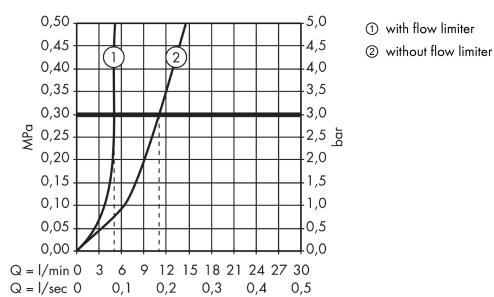

Technology

Product image

Scale drawing

Flowchart

PuraVida

Single lever basin mixer for concealed installation wall-mounted with spout 22.5 cm

Surfaces: **White/Chrome** Article Number: **15085400**

Installation examples